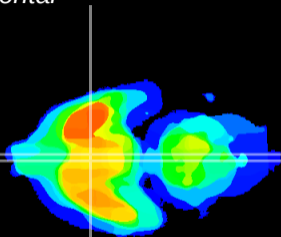

Coronal

Sagittal-R

Sagittal-L

ViBrism: CX07152
Horizontal

SCN