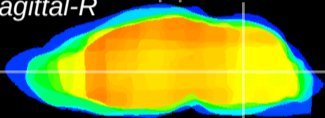

Coronal

Sagittal-R

Sagittal-L

ViBrism: CX07153
Horizontal

MVe