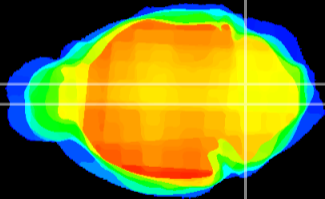

Coronal

Sagittal-R

Sagittal-L

ViBrism: CX07153
Horizontal

MVe