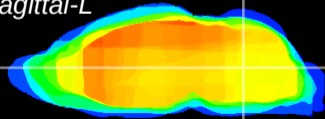

Coronal

Sagittal-R

Sagittal-L

ViBrism: CX07153
Horizontal

MVe