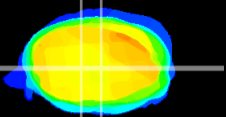

Coronal

Sagittal-R

Sagittal-L

ViBrism: CX07153
Horizontal

MVe