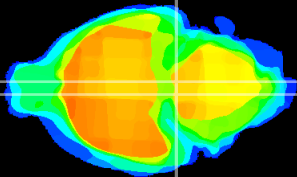

Coronal

Sagittal-R

Sagittal-L

ViBrism: CX07153
Horizontal

Pn