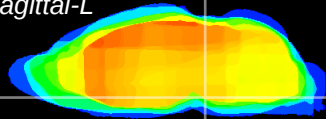

Coronal

Sagittal-R

Sagittal-L

ViBrism: CX07153
Horizontal

Pn