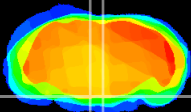

Coronal

Sagittal-R

Sagittal-L

ViBrism: CX07153
Horizontal

Pn