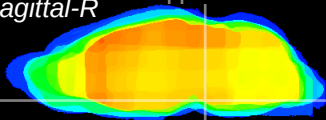

Coronal

Sagittal-R

Sagittal-L

ViBrism: CX07153
Horizontal

Pn