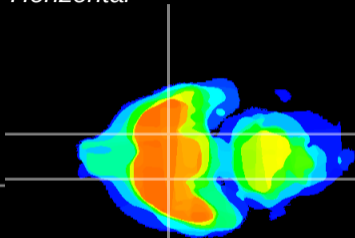

Coronal

Sagittal-R

Sagittal-L

ViBrism: CX07154  
Horizontal

S0