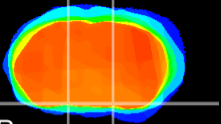

Coronal

Sagittal-R

Sagittal-L

ViBrism: CX07154  
Horizontal

S0