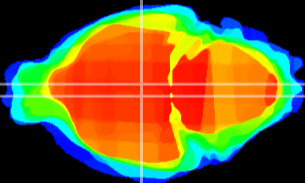

Coronal

Sagittal-R

Sagittal-L

ViBrism: CX07155
Horizontal

DM