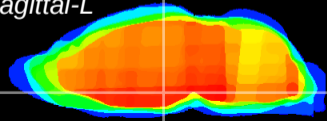

Coronal

Sagittal-R

Sagittal-L

ViBrism: CX07155
Horizontal

DM