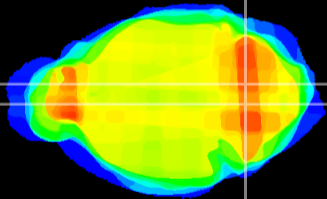

Coronal

Sagittal-R

Sagittal-L

ViBrism: CX07156
Horizontal

MVe