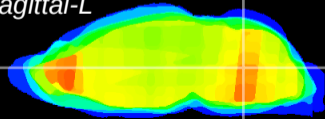

Coronal

Sagittal-R

Sagittal-L

ViBrism: CX07156
Horizontal

MVe