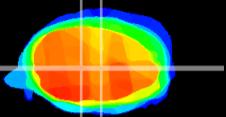

Coronal

Sagittal-R

Sagittal-L

ViBrism: CX07156
Horizontal

MVe