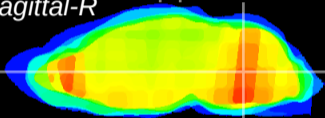

Coronal

Sagittal-R

Sagittal-L

ViBrism: CX07156
Horizontal

MVe