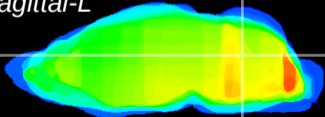

Coronal

Sagittal-R

Sagittal-L

ViBrism: CX07157
Horizontal

Cb nucleus