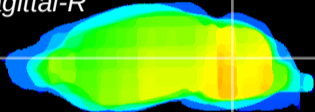

Coronal

Sagittal-R

Sagittal-L

ViBrism: CX07157
Horizontal

Cb nucleus