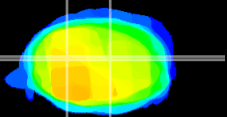

Coronal

Sagittal-R

Sagittal-L

ViBrism: CX07157
Horizontal

Cb nucleus