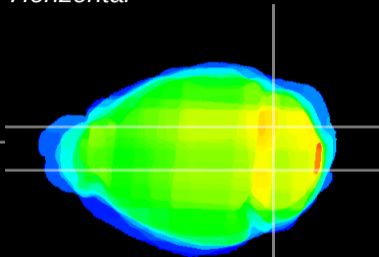

Coronal

Sagittal-R

Sagittal-L

ViBrism: CX07157
Horizontal

Cb nucleus