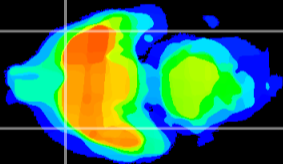

Coronal

Sagittal-R

Sagittal-L

ViBrism: CX07158
Horizontal

Pir