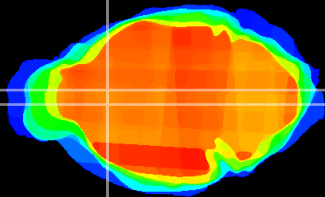

Coronal

Sagittal-R

Sagittal-L

ViBrism: CX07159
Horizontal

LS