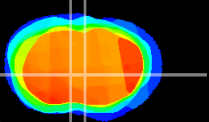

Coronal

Sagittal-R

Sagittal-L

ViBrism: CX07159
Horizontal

LS