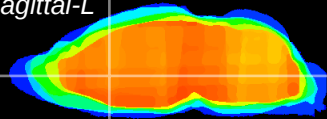

Coronal

Sagittal-R

Sagittal-L

ViBrism: CX07159
Horizontal

LS