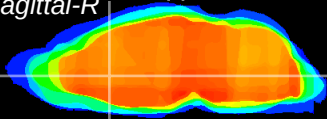

Coronal

Sagittal-R

Sagittal-L

ViBrism: CX07159
Horizontal

LS