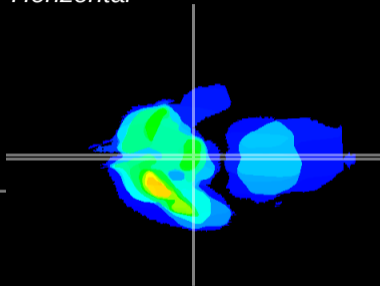

Coronal

Sagittal-R

Sagittal-L

ViBrism: CX07163
Horizontal

ME