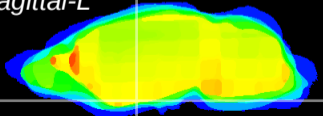

Coronal

Sagittal-R

Sagittal-L

ViBrism: CX07163
Horizontal

S0