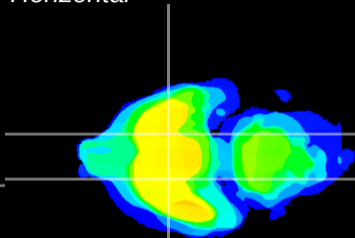

Coronal

Sagittal-R

Sagittal-L

ViBrism: CX07163
Horizontal

S0