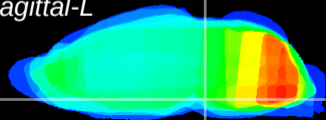

Coronal

Sagittal-R

Sagittal-L

ViBrism: CX07168
Horizontal

Pn