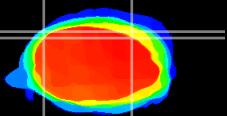

Coronal

Sagittal-R

Sagittal-L

ViBrism: CX07170
Horizontal

Cb lobe