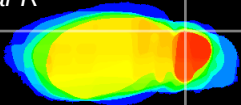

Coronal

Sagittal-R

Sagittal-L

ViBrism: CX07170
Horizontal

Cb lobe