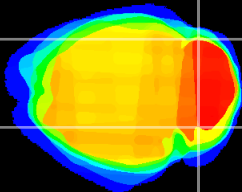

Coronal

Sagittal-R

Sagittal-L

ViBrism: CX07170
Horizontal

Cb lobe