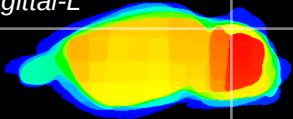

Coronal

Sagittal-R

Sagittal-L

ViBrism: CX07170
Horizontal

Cb lobe