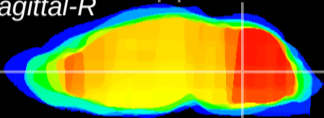

Coronal

Sagittal-R

Sagittal-L

ViBrism: CX07170
Horizontal

MVe