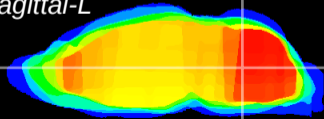

Coronal

Sagittal-R

Sagittal-L

ViBrism: CX07170
Horizontal

MVe