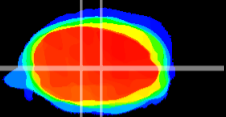

Coronal

Sagittal-R

Sagittal-L

ViBrism: CX07170
Horizontal

MVe