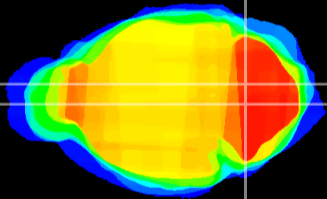

Coronal

Sagittal-R

Sagittal-L

ViBrism: CX07170
Horizontal

MVe