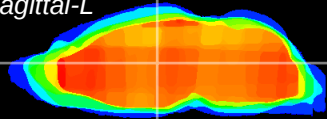

Coronal

Sagittal-R

Sagittal-L

ViBrism: CX07177
Horizontal

MD