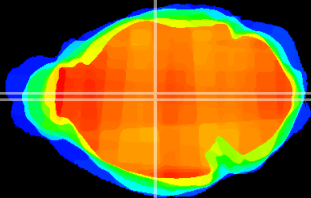

Coronal

Sagittal-R

Sagittal-L

ViBrism: CX07177
Horizontal

MD