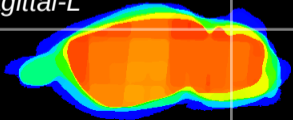

Coronal

Sagittal-R

Sagittal-L

ViBrism: CX07180
Horizontal

Cb lobe