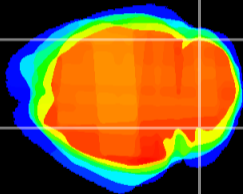

Coronal

Sagittal-R

Sagittal-L

ViBrism: CX07180
Horizontal

Cb lobe