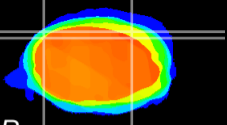

Coronal

Sagittal-R

Sagittal-L

ViBrism: CX07180
Horizontal

Cb lobe