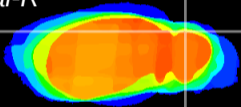

Coronal

Sagittal-R

Sagittal-L

ViBrism: CX07180
Horizontal

Cb lobe