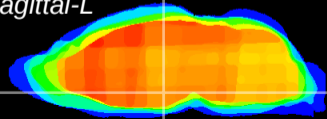

Coronal

Sagittal-R

Sagittal-L

ViBrism: CX07183
Horizontal

DM