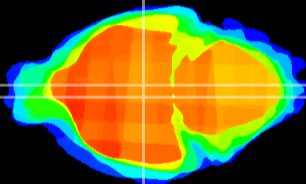

Coronal

Sagittal-R

Sagittal-L

ViBrism: CX07183
Horizontal

DM