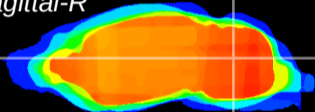

Coronal

Sagittal-R

Sagittal-L

ViBrism: CX07184
Horizontal

Cb nucleus