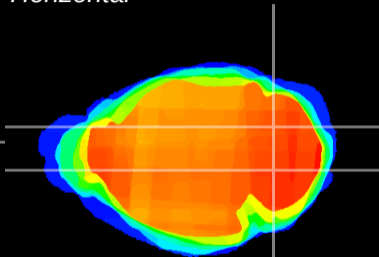

Coronal

Sagittal-R

Sagittal-L

ViBrism: CX07184
Horizontal

Cb nucleus