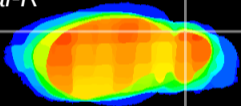

Coronal

Sagittal-R

Sagittal-L

ViBrism: CX07190
Horizontal

Cb lobe