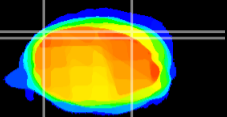

Coronal

Sagittal-R

Sagittal-L

ViBrism: CX07190
Horizontal

Cb lobe