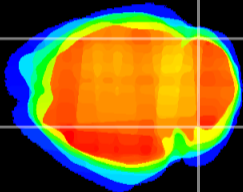

Coronal

Sagittal-R

Sagittal-L

ViBrism: CX07190
Horizontal

Cb lobe