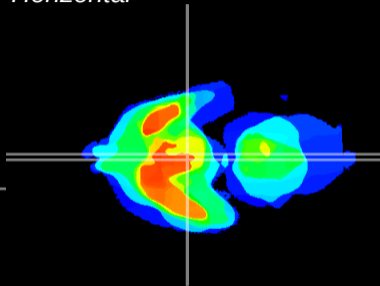

Coronal

Sagittal-R

Sagittal-L

ViBrism: CX07191
Horizontal

Arc