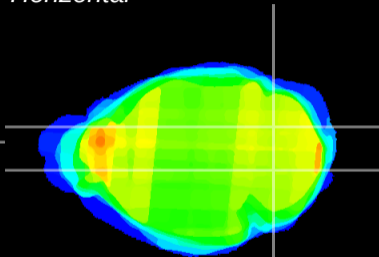

Coronal

Sagittal-R

Sagittal-L

ViBrism: CX07199  
Horizontal

Cb nucleus