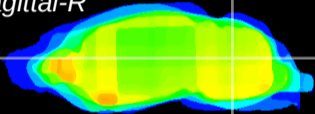

Coronal

Sagittal-R

Sagittal-L

ViBrism: CX07199  
Horizontal

Cb nucleus