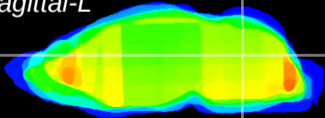

Coronal

Sagittal-R

Sagittal-L

ViBrism: CX07199  
Horizontal

Cb nucleus