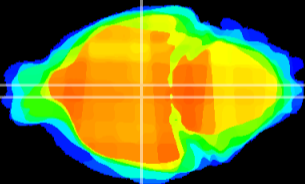

Coronal

Sagittal-R

Sagittal-L

ViBrism: CX07202
Horizontal

DM