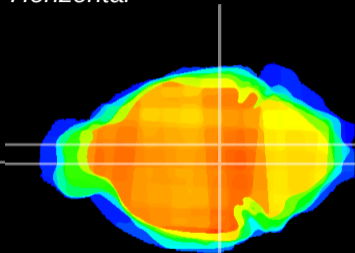

Coronal

Sagittal-R

Sagittal-L

ViBrism: CX07202  
Horizontal

VTA