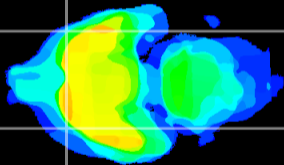

Coronal

Sagittal-R

Sagittal-L

ViBrism: CX07209
Horizontal

Pir