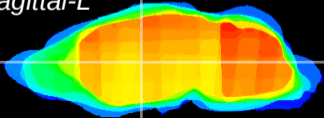

Coronal

Sagittal-R

Sagittal-L

ViBrism: CX07212  
Horizontal

VA/VL