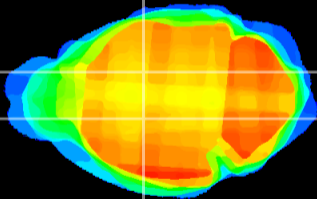

Coronal

Sagittal-R

Sagittal-L

ViBrism: CX07212  
Horizontal

VA/VL