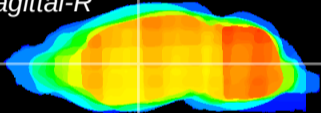

Coronal

Sagittal-R

Sagittal-L

ViBrism: CX07212  
Horizontal

VA/VL