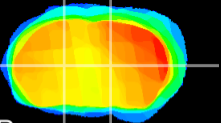

Coronal

Sagittal-R

Sagittal-L

ViBrism: CX07212  
Horizontal

VA/VL