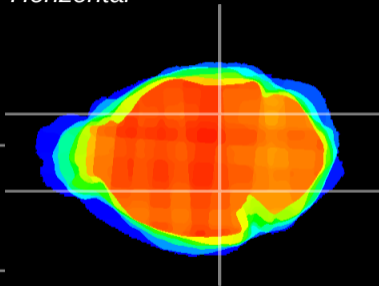

Coronal

Sagittal-R

Sagittal-L

ViBrism: CX07216
Horizontal

MG