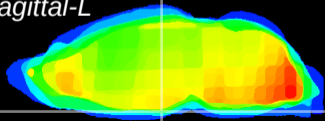

Coronal

Sagittal-R

Sagittal-L

ViBrism: CX07223
Horizontal

ME