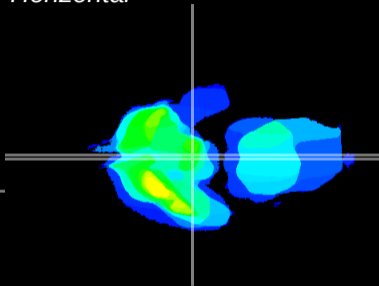

Coronal

Sagittal-R

Sagittal-L

ViBrism: CX07223
Horizontal

ME