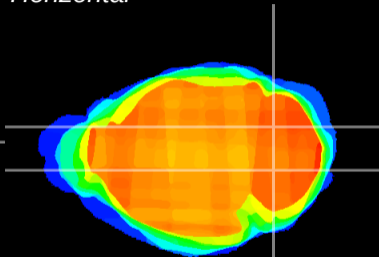

Coronal

Sagittal-R

Sagittal-L

ViBrism: CX07228  
Horizontal

Cb nucleus