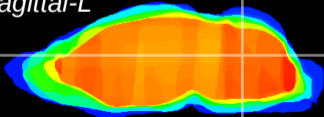

Coronal

Sagittal-R

Sagittal-L

ViBrism: CX07228  
Horizontal

Cb nucleus