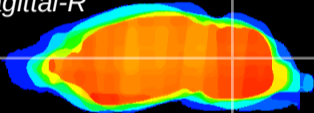

Coronal

Sagittal-R

Sagittal-L

ViBrism: CX07228  
Horizontal

Cb nucleus