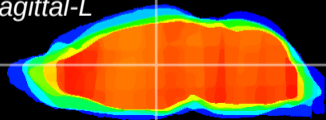

Coronal

Sagittal-R

Sagittal-L

ViBrism: CX07229
Horizontal

MD