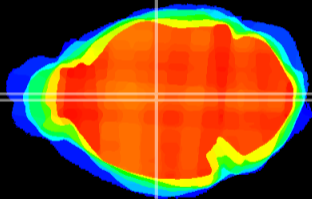

Coronal

Sagittal-R

Sagittal-L

ViBrism: CX07229
Horizontal

MD