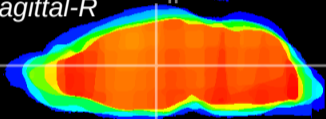

Coronal

Sagittal-R

Sagittal-L

ViBrism: CX07229
Horizontal

MD