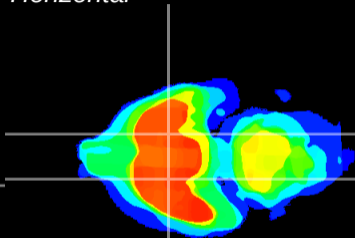

Coronal

Sagittal-R

Sagittal-L

ViBrism: CX07229
Horizontal

S0