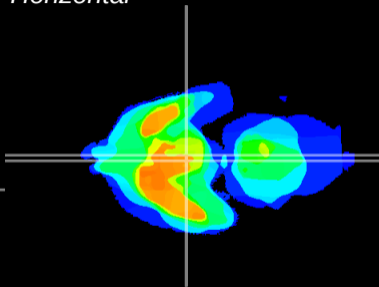

Coronal

Sagittal-R

Sagittal-L

ViBrism: CX07230  
Horizontal

Arc