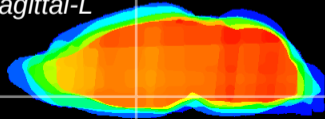

Coronal

Sagittal-R

Sagittal-L

ViBrism: CX07231
Horizontal

SPa dorsal