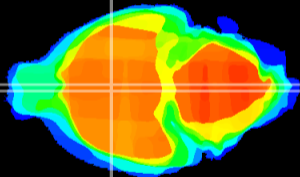

Coronal

Sagittal-R

Sagittal-L

ViBrism: CX07231
Horizontal

SPa dorsal