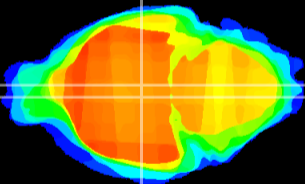

Coronal

Sagittal-R

Sagittal-L

ViBrism: CX07233
Horizontal

DM