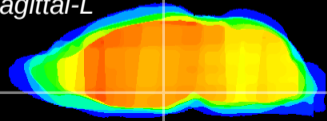

Coronal

Sagittal-R

Sagittal-L

ViBrism: CX07233
Horizontal

DM