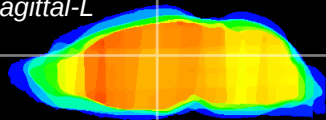

Coronal

Sagittal-R

Sagittal-L

ViBrism: CX07233
Horizontal

Hb