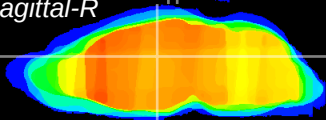

Coronal

Sagittal-R

Sagittal-L

ViBrism: CX07233
Horizontal

Hb