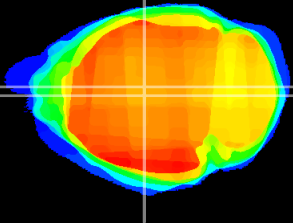

Coronal

Sagittal-R

Sagittal-L

ViBrism: CX07233
Horizontal

Hb