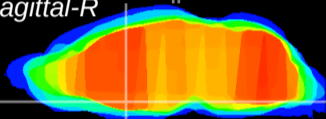

Coronal

Sagittal-R

Sagittal-L

ViBrism: CX07238
Horizontal

MPA