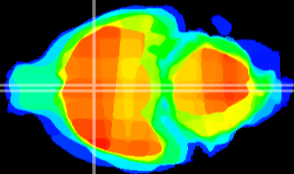

Coronal

Sagittal-R

Sagittal-L

ViBrism: CX07238
Horizontal

MPA