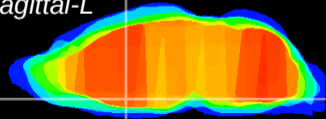

Coronal

Sagittal-R

Sagittal-L

ViBrism: CX07238
Horizontal

MPA