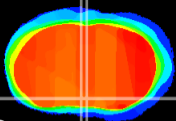

Coronal

Sagittal-R

Sagittal-L

ViBrism: CX07238
Horizontal

MPA