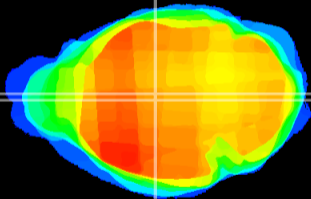

Coronal

Sagittal-R

Sagittal-L

ViBrism: CX07239
Horizontal

MD