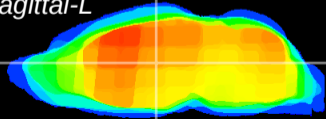

Coronal

Sagittal-R

Sagittal-L

ViBrism: CX07239
Horizontal

MD