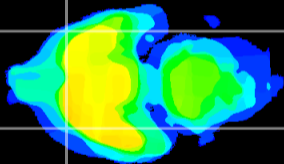

Coronal

Sagittal-R

Sagittal-L

ViBrism: CX07242
Horizontal

Pir