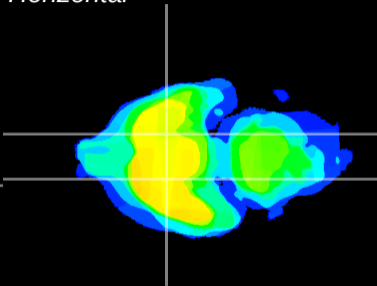

Coronal

Sagittal-R

Sagittal-L

ViBrism: CX07242
Horizontal

S0