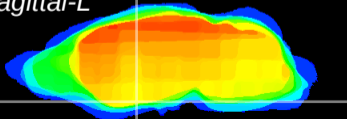

Coronal

Sagittal-R

Sagittal-L

ViBrism: CX07242
Horizontal

S0