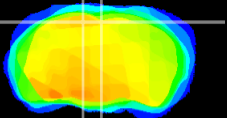

Coronal

Sagittal-R

Sagittal-L

ViBrism: CX07249
Horizontal

RS