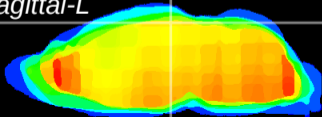

Coronal

Sagittal-R

Sagittal-L

ViBrism: CX07249
Horizontal

RS