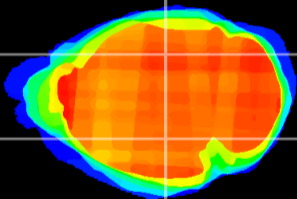

Coronal

Sagittal-R

Sagittal-L

ViBrism: CX07253
Horizontal

LG