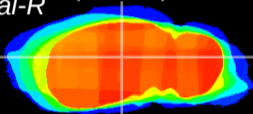

Coronal

Sagittal-R

Sagittal-L

ViBrism: CX07253
Horizontal

LG