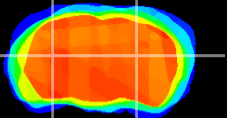

Coronal

Sagittal-R

Sagittal-L

ViBrism: CX07253
Horizontal

LG