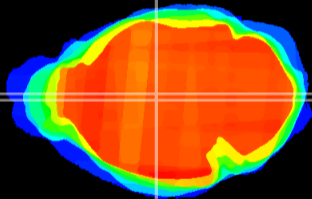

Coronal

Sagittal-R

Sagittal-L

ViBrism: CX07254
Horizontal

MD