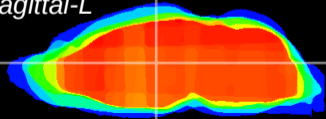

Coronal

Sagittal-R

Sagittal-L

ViBrism: CX07254
Horizontal

MD