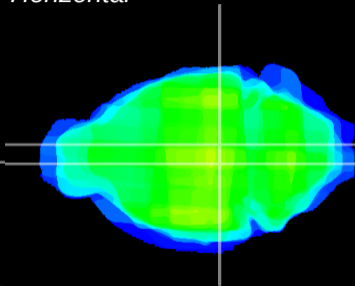

Coronal

Sagittal-R

Sagittal-L

ViBrism: CX07257
Horizontal

VTA