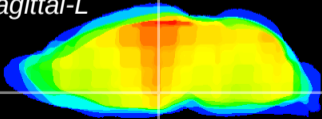

Coronal

Sagittal-R

Sagittal-L

ViBrism: CX07258
Horizontal

DM