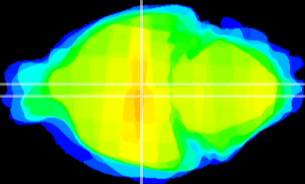

Coronal

Sagittal-R

Sagittal-L

ViBrism: CX07258
Horizontal

DM