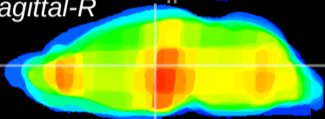

Coronal

Sagittal-R

Sagittal-L

ViBrism: CX07263
Horizontal

MD