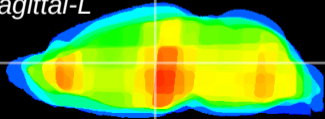

Coronal

Sagittal-R

Sagittal-L

ViBrism: CX07263
Horizontal

MD