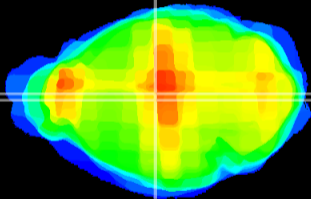

Coronal

Sagittal-R

Sagittal-L

ViBrism: CX07263
Horizontal

MD