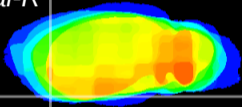

Coronal

Sagittal-R

Sagittal-L

ViBrism: CX07265
Horizontal

Pir