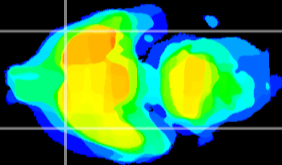

Coronal

Sagittal-R

Sagittal-L

ViBrism: CX07265
Horizontal

Pir