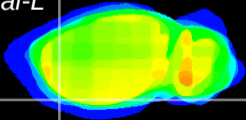

Coronal

Sagittal-R

Sagittal-L

ViBrism: CX07265
Horizontal

Pir