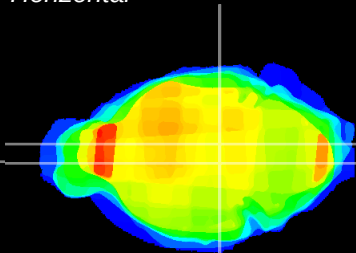

Coronal

Sagittal-R

Sagittal-L

ViBrism: CX07267
Horizontal

VTA