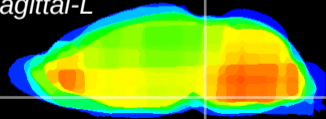

Coronal

Sagittal-R

Sagittal-L

ViBrism: CX07270
Horizontal

Pn