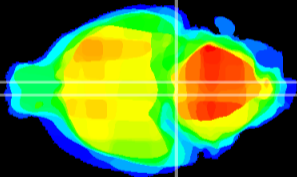

Coronal

Sagittal-R

Sagittal-L

ViBrism: CX07270
Horizontal

Pn