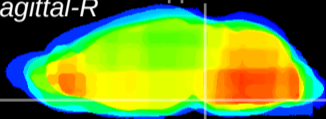

Coronal

Sagittal-R

Sagittal-L

ViBrism: CX07270
Horizontal

Pn