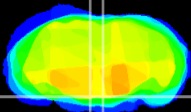

Coronal

Sagittal-R

Sagittal-L

ViBrism: CX07270
Horizontal

Pn