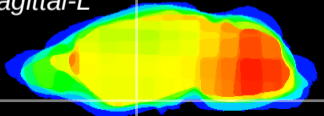

Coronal

Sagittal-R

Sagittal-L

ViBrism: CX07271
Horizontal

S0