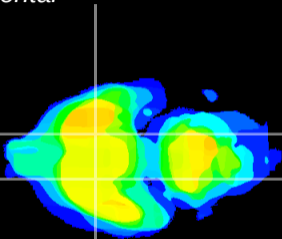

Coronal

Sagittal-R

Sagittal-L

ViBrism: CX07271
Horizontal

S0