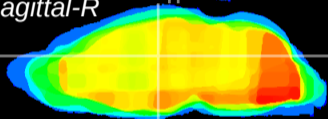

Coronal

Sagittal-R

Sagittal-L

ViBrism: CX07284
Horizontal

Hb