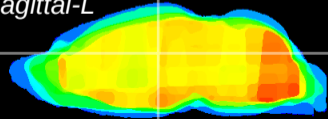

Coronal

Sagittal-R

Sagittal-L

ViBrism: CX07284
Horizontal

Hb