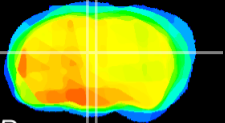

Coronal

Sagittal-R

Sagittal-L

ViBrism: CX07284
Horizontal

Hb