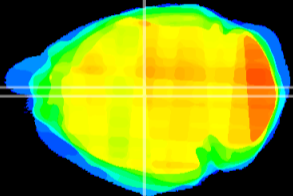

Coronal

Sagittal-R

Sagittal-L

ViBrism: CX07284
Horizontal

Hb