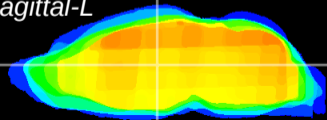

Coronal

Sagittal-R

Sagittal-L

ViBrism: CX07286
Horizontal

MD