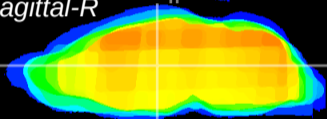

Coronal

Sagittal-R

Sagittal-L

ViBrism: CX07286
Horizontal

MD