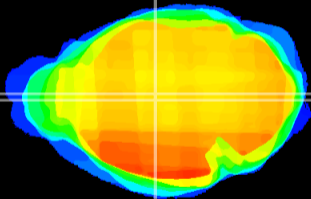

Coronal

Sagittal-R

Sagittal-L

ViBrism: CX07286
Horizontal

MD